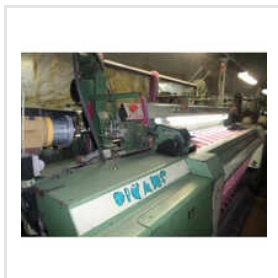

Picanol GTM Dobby Weaving Machine