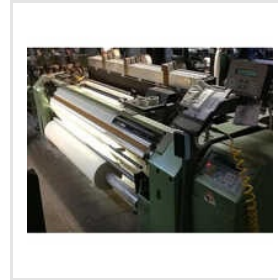

Sulzer P7200-K3 Weaving Machine